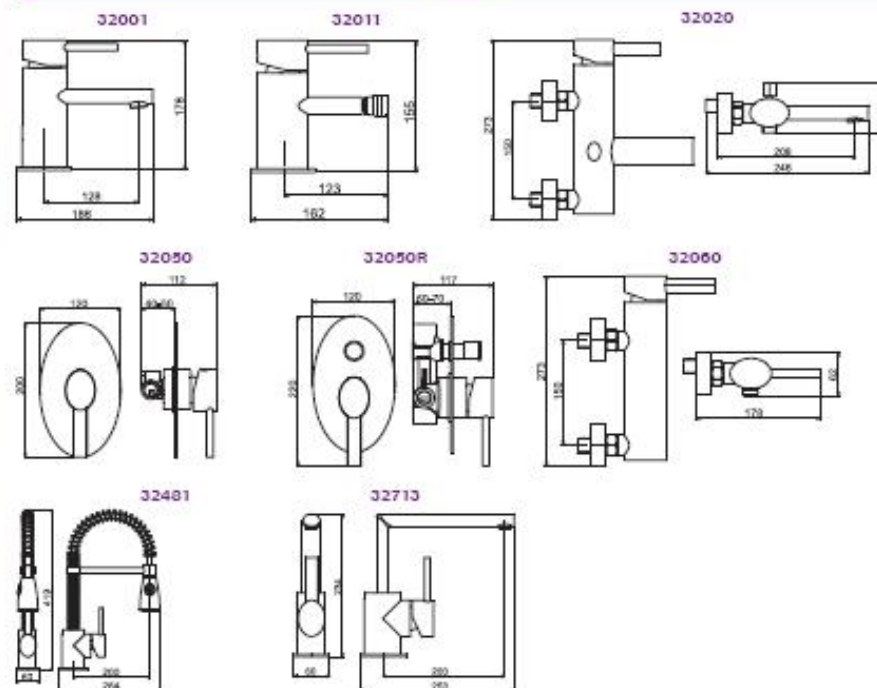

## TRIAL

## OVAL

TRIAL

rozteč - range - 150 mm

OVAL