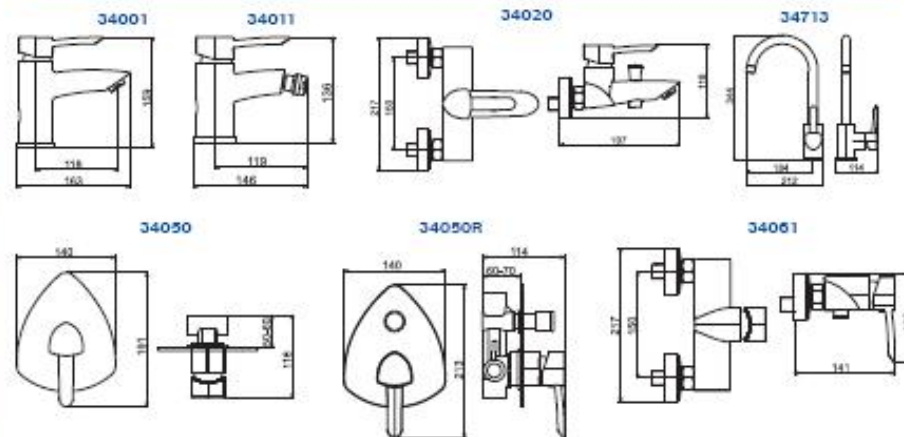

## OVAL

TRIAL

rozteč - range - 150 mm

OVAL